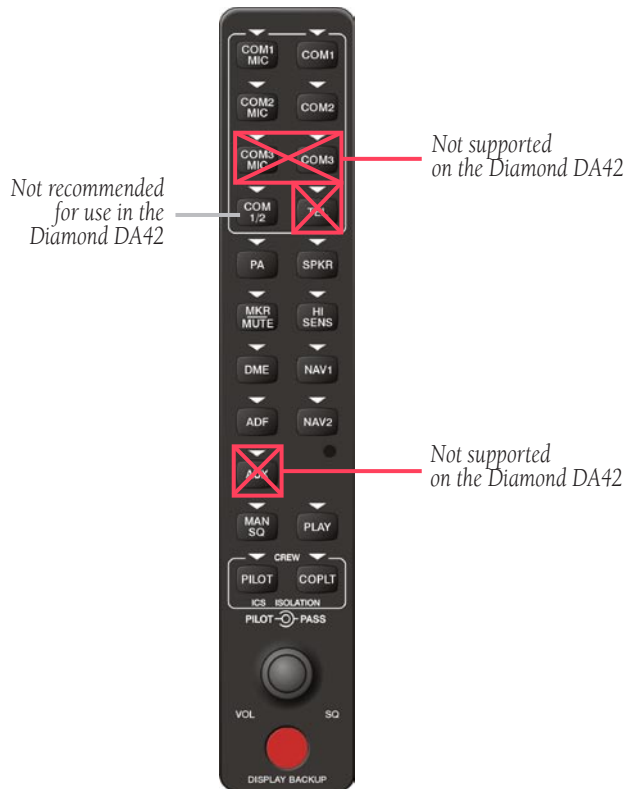

## AIRCRAFT ENTERTAINMENT INPUTS

The Diamond DA42 is not equipped with entertainment channels MUSIC 1 and MUSIC 2.

## COCKPIT VOICE RECORDER (CVR)

The Diamond DA42 is not factory-equipped with a cockpit voice recorder.

## DUAL PANEL OPERATION

The Diamond DA42 is not configured for dual audio panel installations.

Figure 6B.1.1 G1000 Audio Panel (GMA 1347)

Garmin International, Inc.  
1200 East 151st Street  
Olathe, KS 66062, U.S.A.  
p: 913.397.8200 f: 913.397.8282